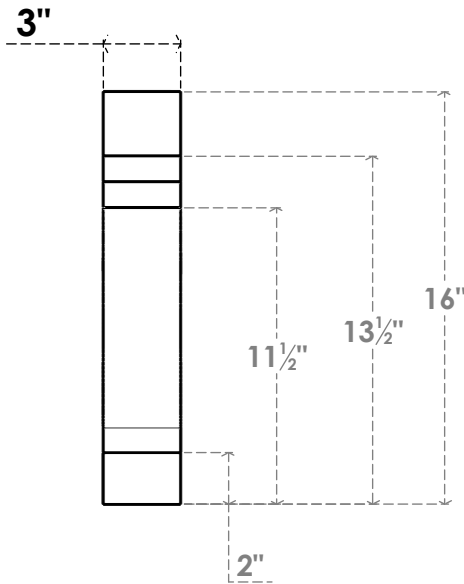

ITEM NUMBER: BRCPO030X16000X16000PEC

3"W X 16"D X 16"H PESCADERO ARCHITECTURAL GRADE PVC OPEN BRACE

SIDE PROFILE

FRONT PROFILE

ISOMETRIC

EKENA MILLWORK
2300 WEST MAIN ST.
CLARKSVILLE, TX 75426
TOLL FREE: 866-607-0453
WWW.EKENAMILLWORK.COM

NOTES

1. INSTALLATION TO BE COMPLETED IN ACCORDANCE WITH MANUFACTURER'S SPECIFICATIONS.
2. DRAWING MAY NOT BE TO SCALE
3. THIS DRAWING IS INTENDED FOR DESIGN AND PLANNING PURPOSES ONLY.
4. ALL INFORMATION CONTAINED HEREIN WAS CURRENT AT THE TIME OF DEVELOPMENT BUT MUST BE REVIEWED AND APPROVED BY THE PRODUCT MANUFACTURER TO BE CONSIDERED ACCURATE.
5. ARCHITECTURAL GRADE PVC PRODUCTS ARE MADE FROM EXPANDED CELLULAR PVC AND COME NATURALLY WHITE BUT MAY BE PAINTED