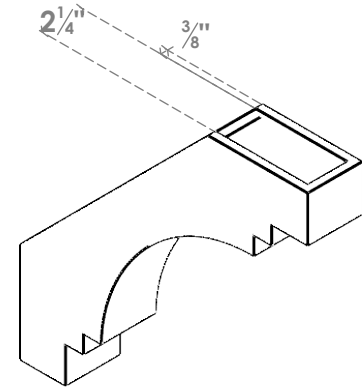

ITEM NUMBER: BRCPO030X16000X16000PEC

3"W X 16"D X 16"H PESCADERO ARCHITECTURAL GRADE PVC OPEN BRACE

SIDE PROFILE

FRONT PROFILE

ISOMETRIC

EKENA MILLWORK
2300 WEST MAIN ST.
CLARKSVILLE, TX 75426
TOLL FREE: 866-607-0453
WWW.EKENAMILLWORK.COM