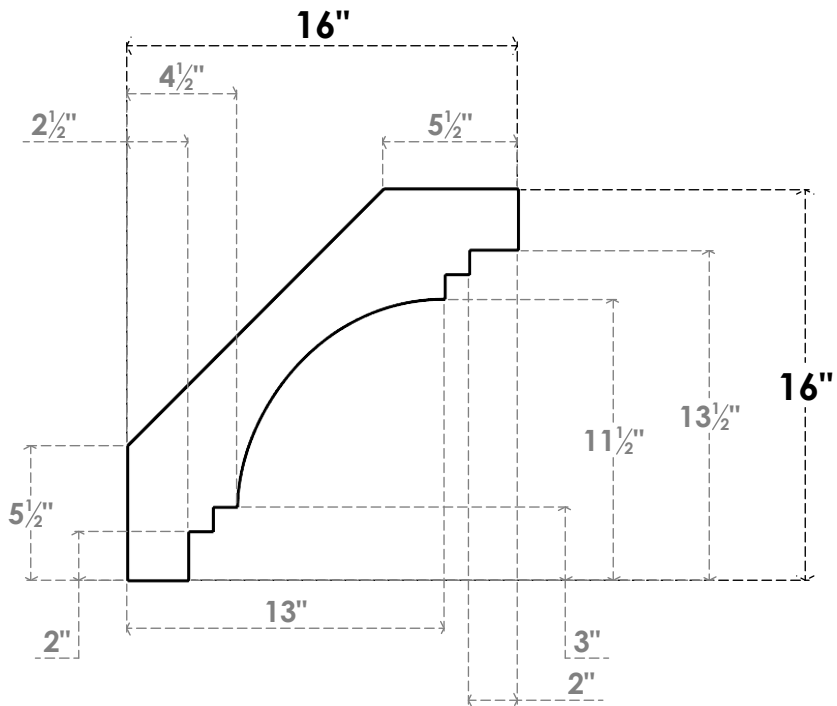

ITEM NUMBER: BRCPO030X16000X16000PEC

3"W X 16"D X 16"H PESCADERO ARCHITECTURAL GRADE PVC OPEN BRACE

SIDE PROFILE

FRONT PROFILE

ISOMETRIC

EKENA MILLWORK
2300 WEST MAIN ST.
CLARKSVILLE, TX 75426
TOLL FREE: 866-607-0453
WWW.EKENAMILLWORK.COM